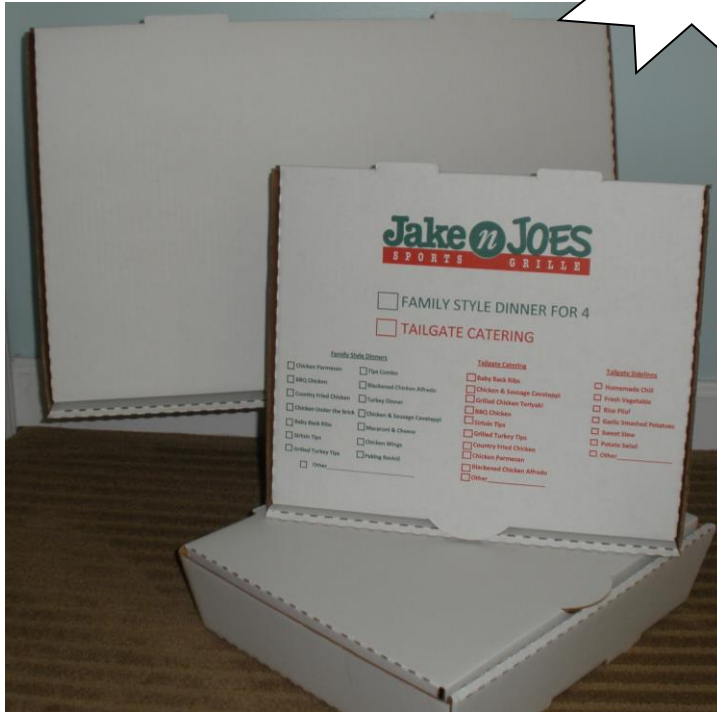

CATERING BOXES

NEW

Perfect for

- Party platters,
- Take out dinners,
- Tailgate catering

Functional, angled design transports steam pan to table securely.

CATERING BOXES B-FLUTE

White Outside, Kraft Inside. Roll over lock tab. Available plain or with your custom print.

Size

12" x 10" x 2-7/8" (Fits Foil Half Pan Standard Deep)

20-1/8" x 12-1/8" x 3-3/16" (Fits Foil Full Pan Standard Deep)

Item #

1210-P

3012-P

Pack

50